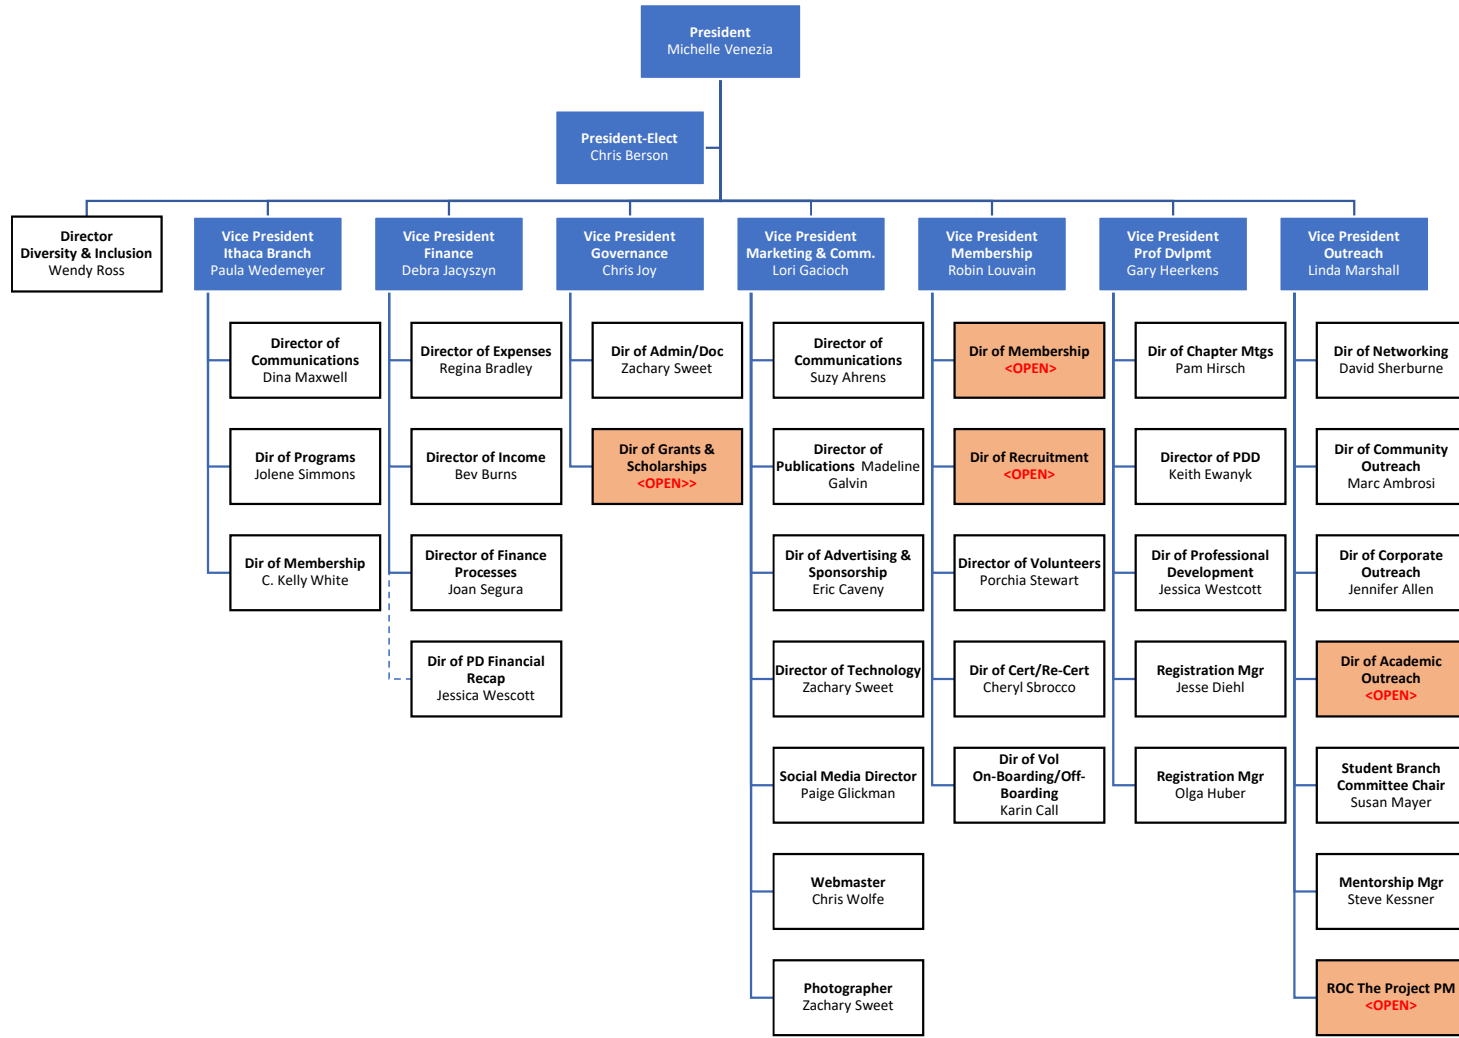

2017 – 2018 PMI Rochester Chapter Leadership - Board

2017-2018 PMI Rochester Chapter Leadership - Volunteers

Revised: 16-October-2017